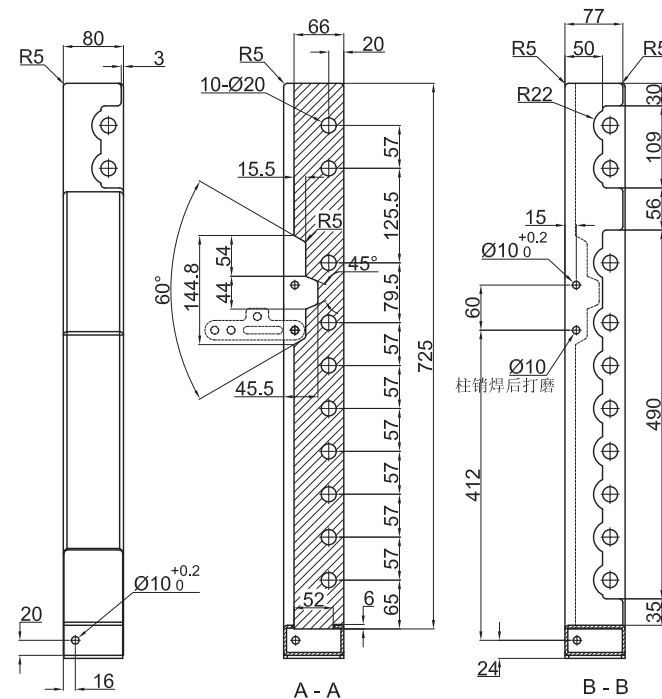

B

A

A

FRONT

SIDE

NOTES:

UNLESS OTHERWISE SPECIFIED:
ALL DIMENSIONS ARE IN MILLIMETERS
DUAL [MM/INCHES] DIMENSIONS
FOR REF ONLY

WEIGHT OF al-8-FB: 58.5 lbs. +/- 0.5 lbs (26.6kg)

ENGINEERING CONTACT:
GEORGE DREYER
SENIOR ENGINEER

VUE audiotechnik WWW.VUEAUDIO.COM

TITLE:
al-8-fb
[MECHANICAL SPECIFICATION]

A SHEET 1 OF 1 SCALE: 1 TO 14

DRAWING NUMBER: AL8FB862015 REVISION: **A**

1

2

3