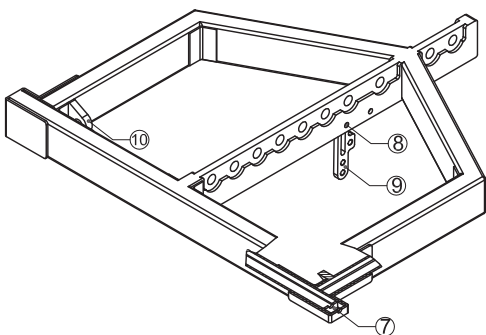

B

A

A

FRONT

SIDE

NOTES:

UNLESS OTHERWISE SPECIFIED:
ALL DIMENSIONS ARE IN MILLIMETERS
DUAL [MM/INCHES] DIMENSIONS
FOR REF ONLY

WEIGHT OF al-8-FB: 58.5 lbs. +/- 0.5 lbs (26.6kg)