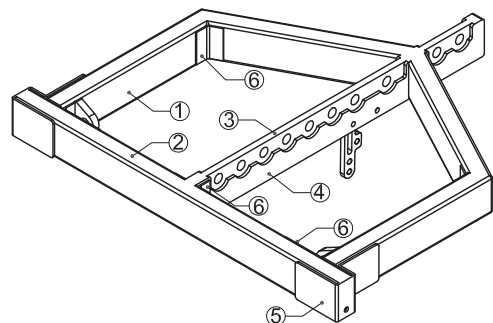

1

2

3

4

REV	CHANGE NUMBER	DATE
A		

C

C

B

B