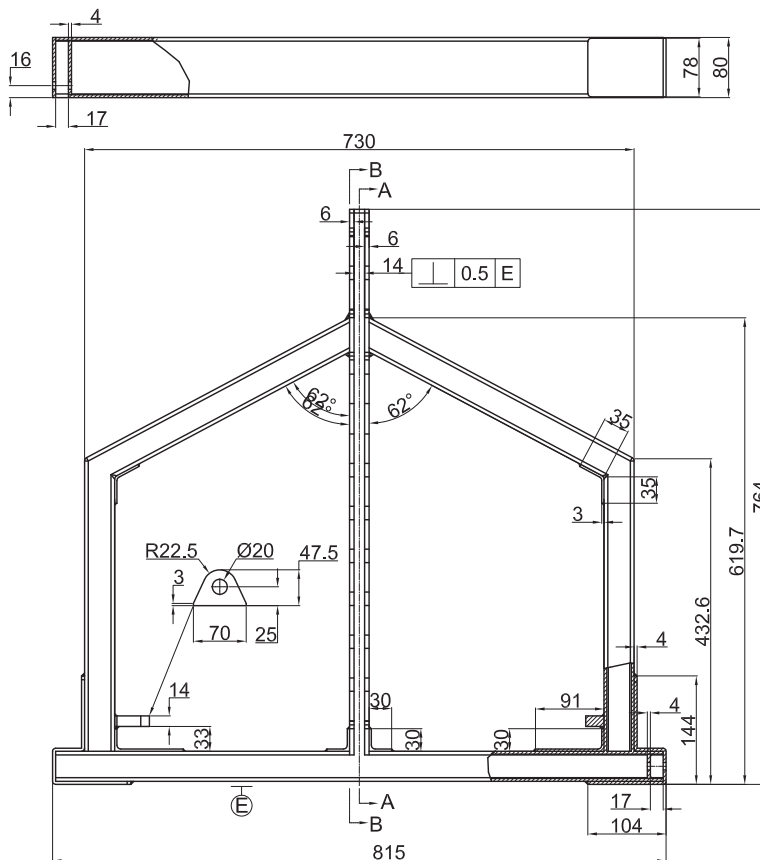

1

2

3

4

REV	CHANGE NUMBER	DATE
A		

C

C

B

B

A

A

FRONT

SIDE

NOTES:

UNLESS OTHERWISE SPECIFIED:
ALL DIMENSIONS ARE IN MILLIMETERS
DUAL [MM/INCHES] DIMENSIONS
FOR REF ONLY

WEIGHT OF al-8-FB: 58.5 lbs. +/- 0.5 lbs (26.6kg)