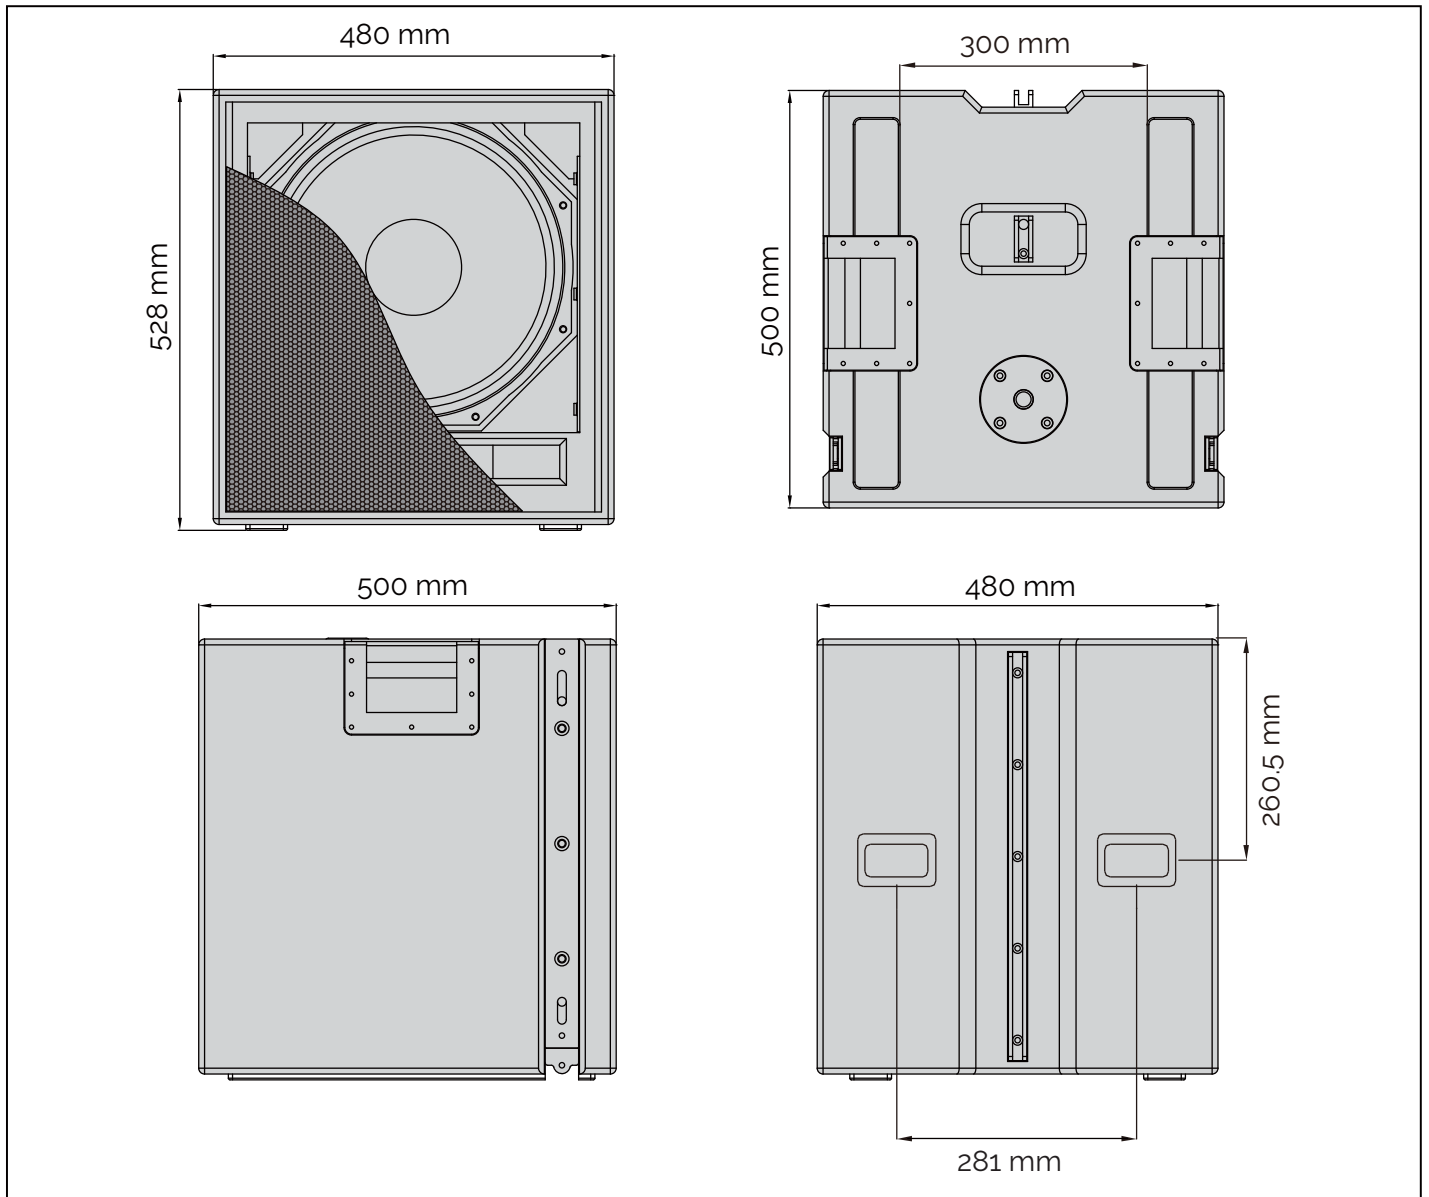

al-4SB 寸法図

DIMENSION:
IN MILLIMETERS ROUNDED TO 0.005 mm

TOLERANCES:
+/- 15 mm OUTER TOTAL BOX DUE TO
PRODUCTION VARIATIONS IN TEXTURES AND
MATERIAL TOLERANCES REFERENCE
DIMENSIONS NO TOLERANCES IMPLIED.