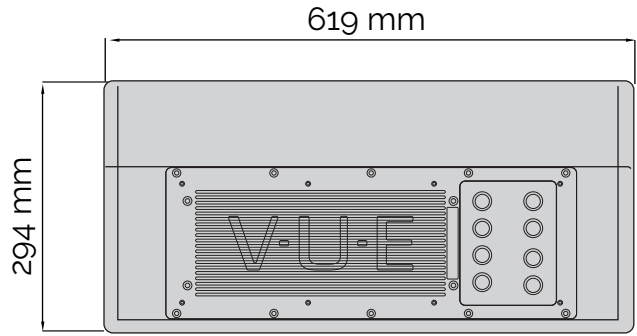

**SIDE SLANT**

**SIDE**

**TOP**

DIMENSION:  
IN MILLIMETERS ROUNDED TO 0.005 mm

TOLERANCES:  
+/- 1.5 mm OUTER TOTAL BOX DUE TO  
PRODUCTION VARIATIONS IN TEXTURES AND  
MATERIAL TOLERANCES. REFERENCE  
DIMENSIONS NO TOLERANCES IMPLIED.