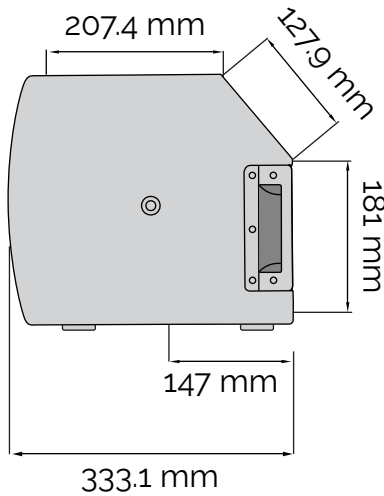

**SIDE SLANT**

**SIDE**

**TOP**

DIMENSION:  
IN MILLIMETERS ROUNDED TO 0.005 mm

TOLERANCES:  
+/- 1.5 mm OUTER TOTAL BOX DUE TO  
PRODUCTION VARIATIONS IN TEXTURES AND  
MATERIAL TOLERANCES. REFERENCE  
DIMENSIONS NO TOLERANCES IMPLIED.

**VUE** VUE AUDIOTECHNIK LLC.  
audiotechnik WWW.VUEAUDIO.COM

MODEL: h-208

DESCRIPTION:  
Dual 8-Inch Low Profile High Output Speaker

DRAWING REVISION: REV C